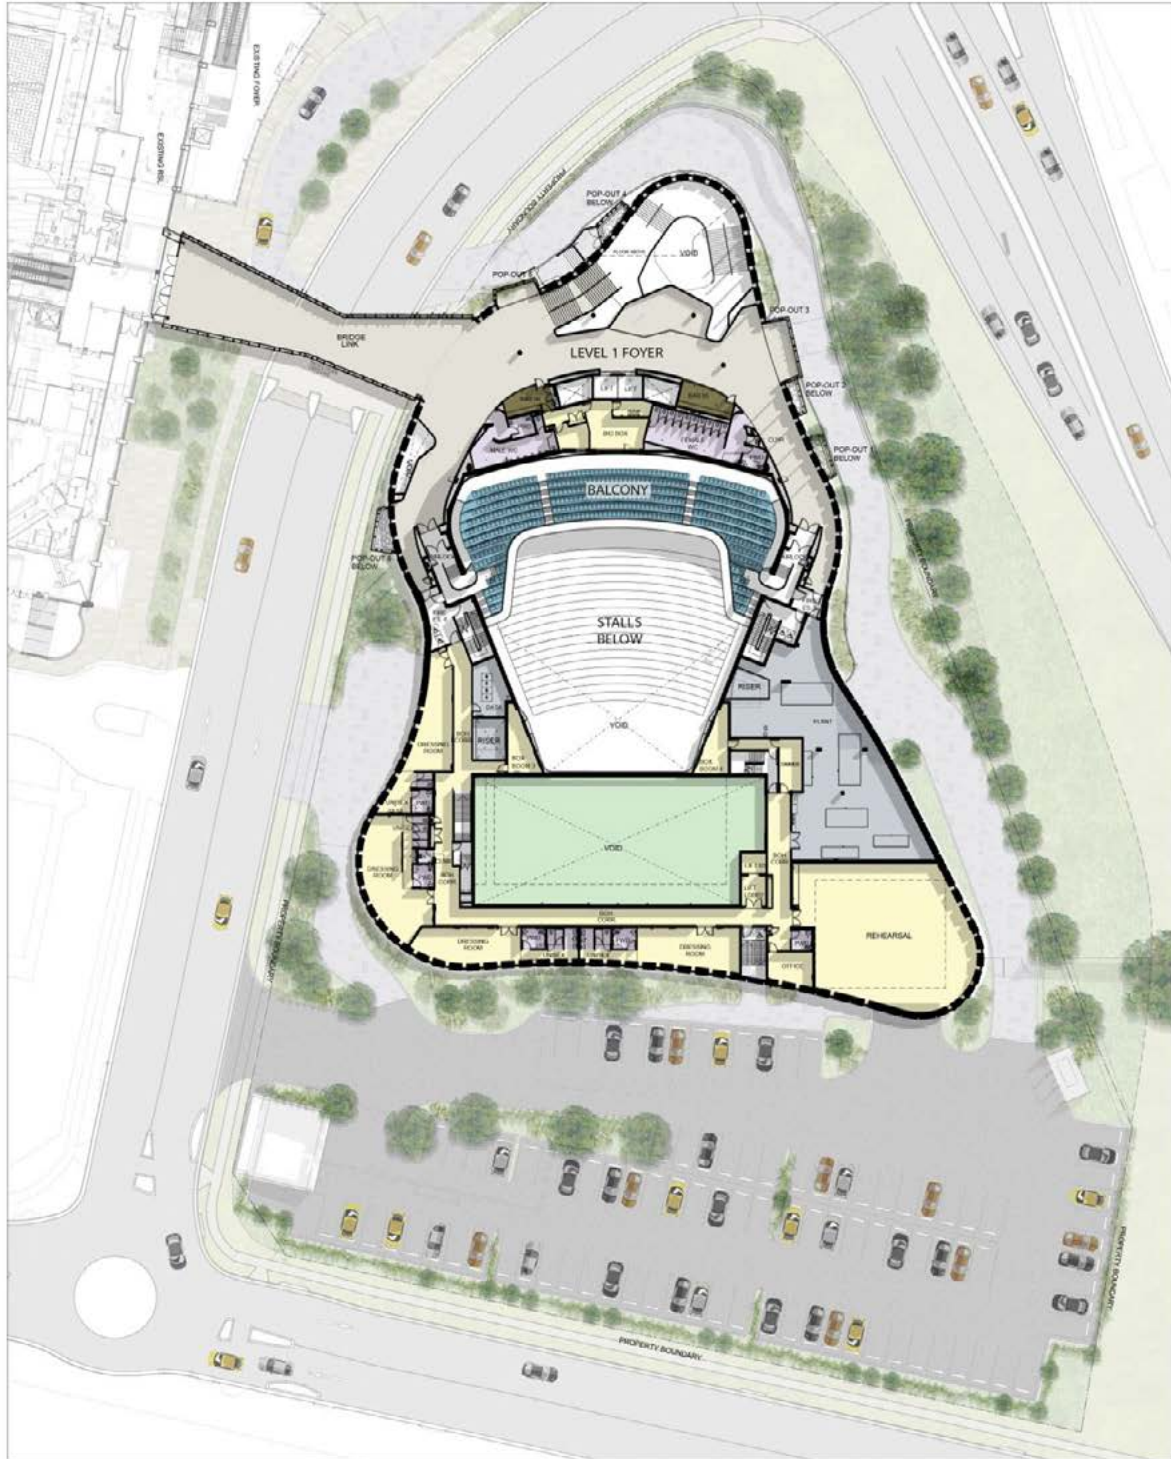

GROUND FLOOR PLAN

©2018 Sydney Coliseum Theatre
SCALE 1:500

GROUND MEZZANINE FLOOR PLAN

LEVEL 1 FLOOR PLAN

BUILDING SECTION

ROOF	FFL 84,075
FLYTOWER PLANT	FFL 81,845
GRID	FFL 79,030
LEVEL 2	FFL 72,505
LEVEL 1 MEZZ	FFL 68,505
FLYFLOOR 1	FFL 66,330
LEVEL 1	FFL 63,330
GROUND MEZZ	FFL 59,530
GROUND	FFL 55,330
PIT	FFL 51,530

©2018 Sydney Coliseum Theatre
SCALE 1:500