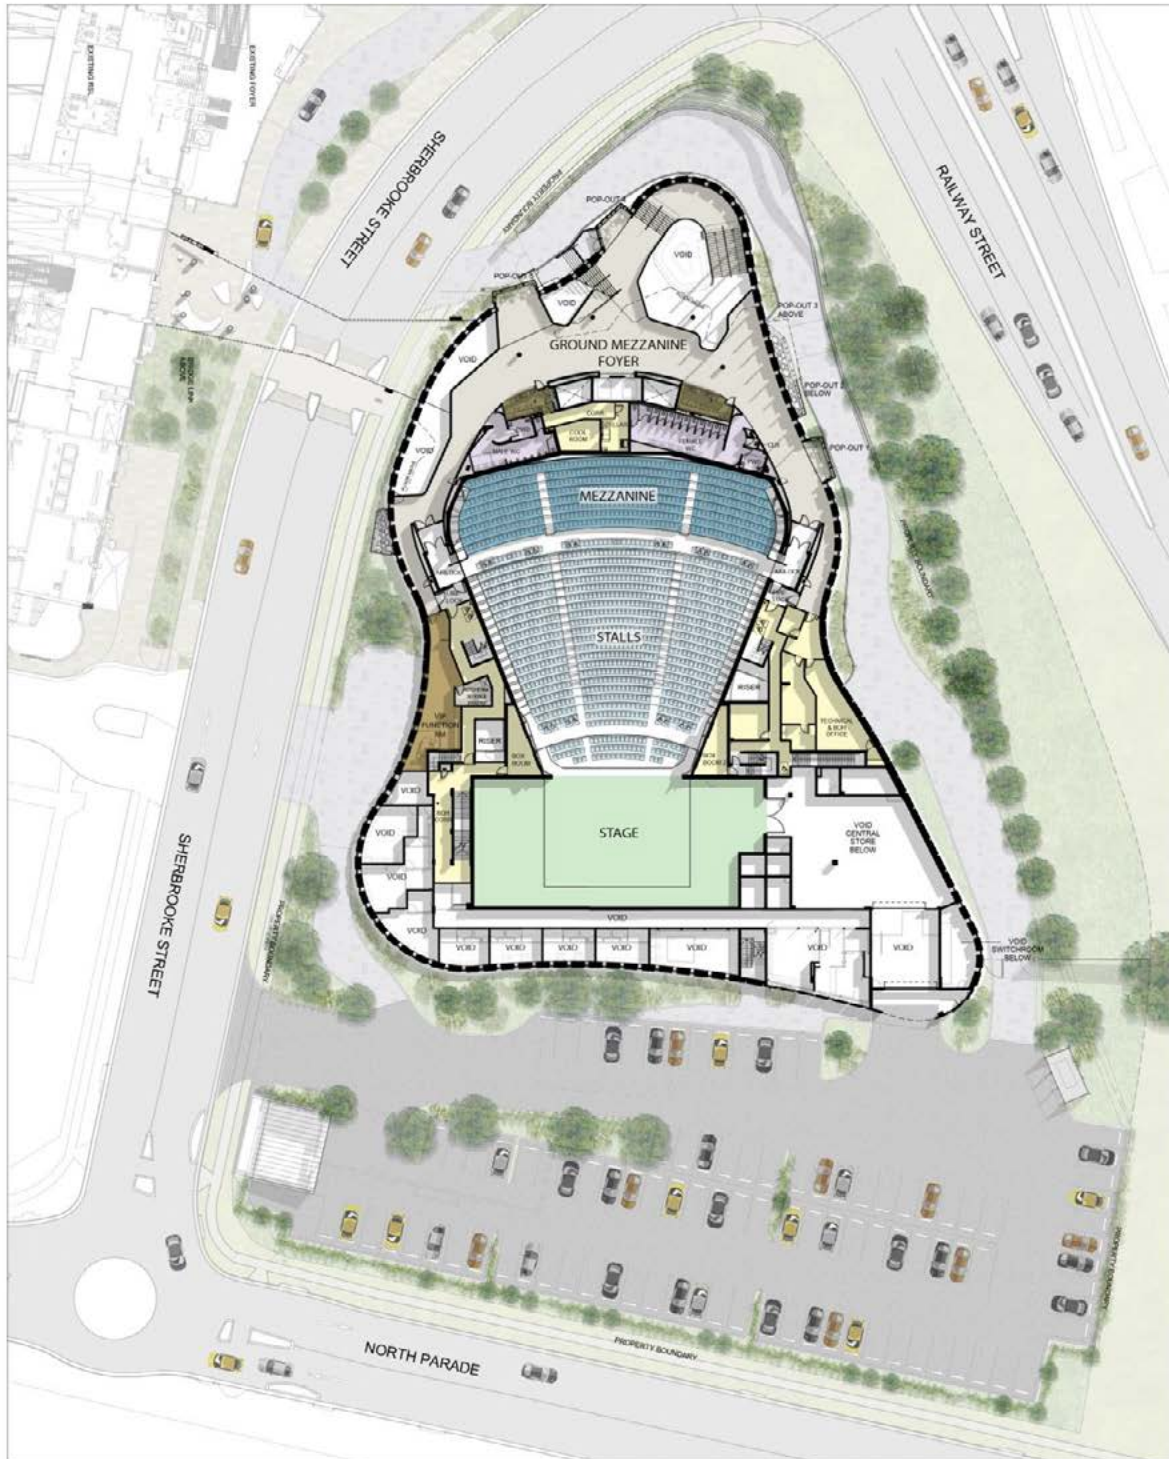

GROUND FLOOR PLAN

©2018 Sydney Coliseum Theatre
SCALE 1:500

GROUND MEZZANINE FLOOR PLAN

LEVEL 1 FLOOR PLAN

BUILDING SECTION

ROOF	FFL 84,075
FLYTOWER PLANT	FFL 81,845
GRID	FFL 79,030
LEVEL 2	FFL 72,505
LEVEL 1 MEZZ	FFL 68,505
FLYFLOOR 1	FFL 66,330
LEVEL 1	FFL 63,330
GROUND MEZZ	FFL 59,530
GROUND	FFL 55,330
PIT	FFL 51,530

©2018 Sydney Coliseum Theatre
SCALE 1:500