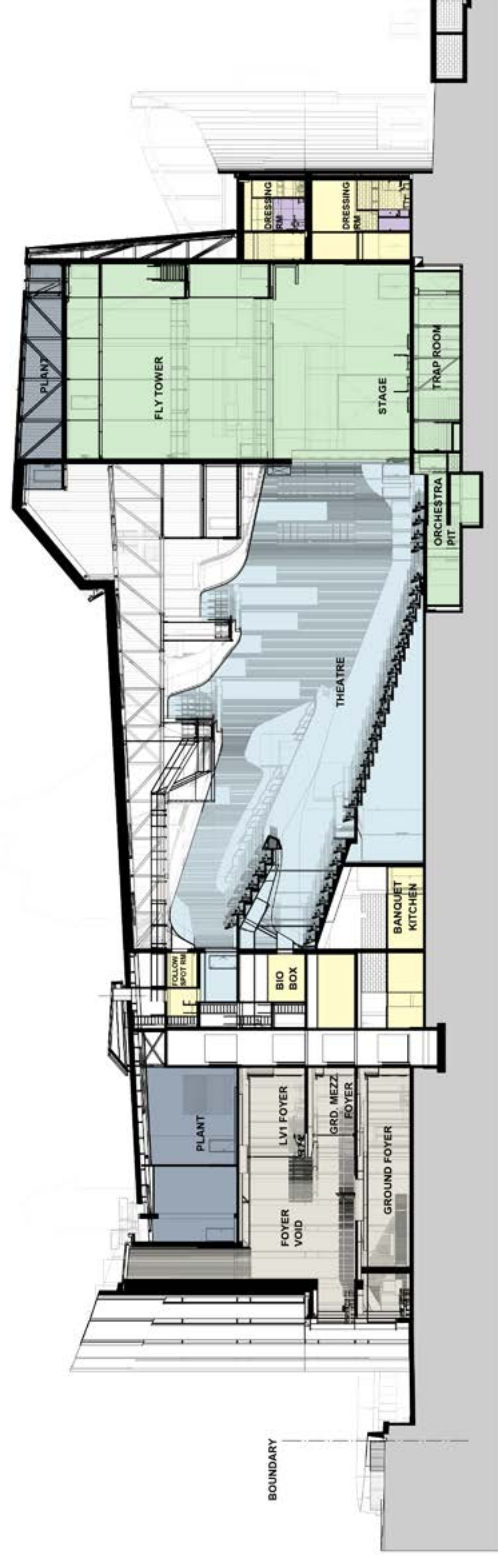

GROUND FLOOR PLAN

©2018 Sydney Coliseum Theatre
SCALE 1:500

GROUND MEZZANINE FLOOR PLAN

LEVEL 1 FLOOR PLAN

BUILDING SECTION

ROOF	FFL 84,075
FLYTOWER PLANT	FFL 81,845
GRID	FFL 79,030
LEVEL 2	FFL 72,505
LEVEL 1 MEZZ	FFL 68,505
FLYFLOOR 1	FFL 66,330
LEVEL 1	FFL 63,330
GROUND MEZZ	FFL 59,530
GROUND	FFL 55,330
PIT	FFL 51,530

©2018 Sydney Coliseum Theatre
SCALE 1:500